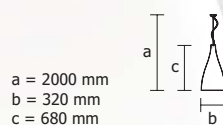

POJEDYNCZY ZWIS SINGLE DIP BB WHITE Z1

a = 2000 mm
b = 320 mm
c = 680 mm

230V ~ 50Hz
E27 x 1, MAX. 100W

IP20